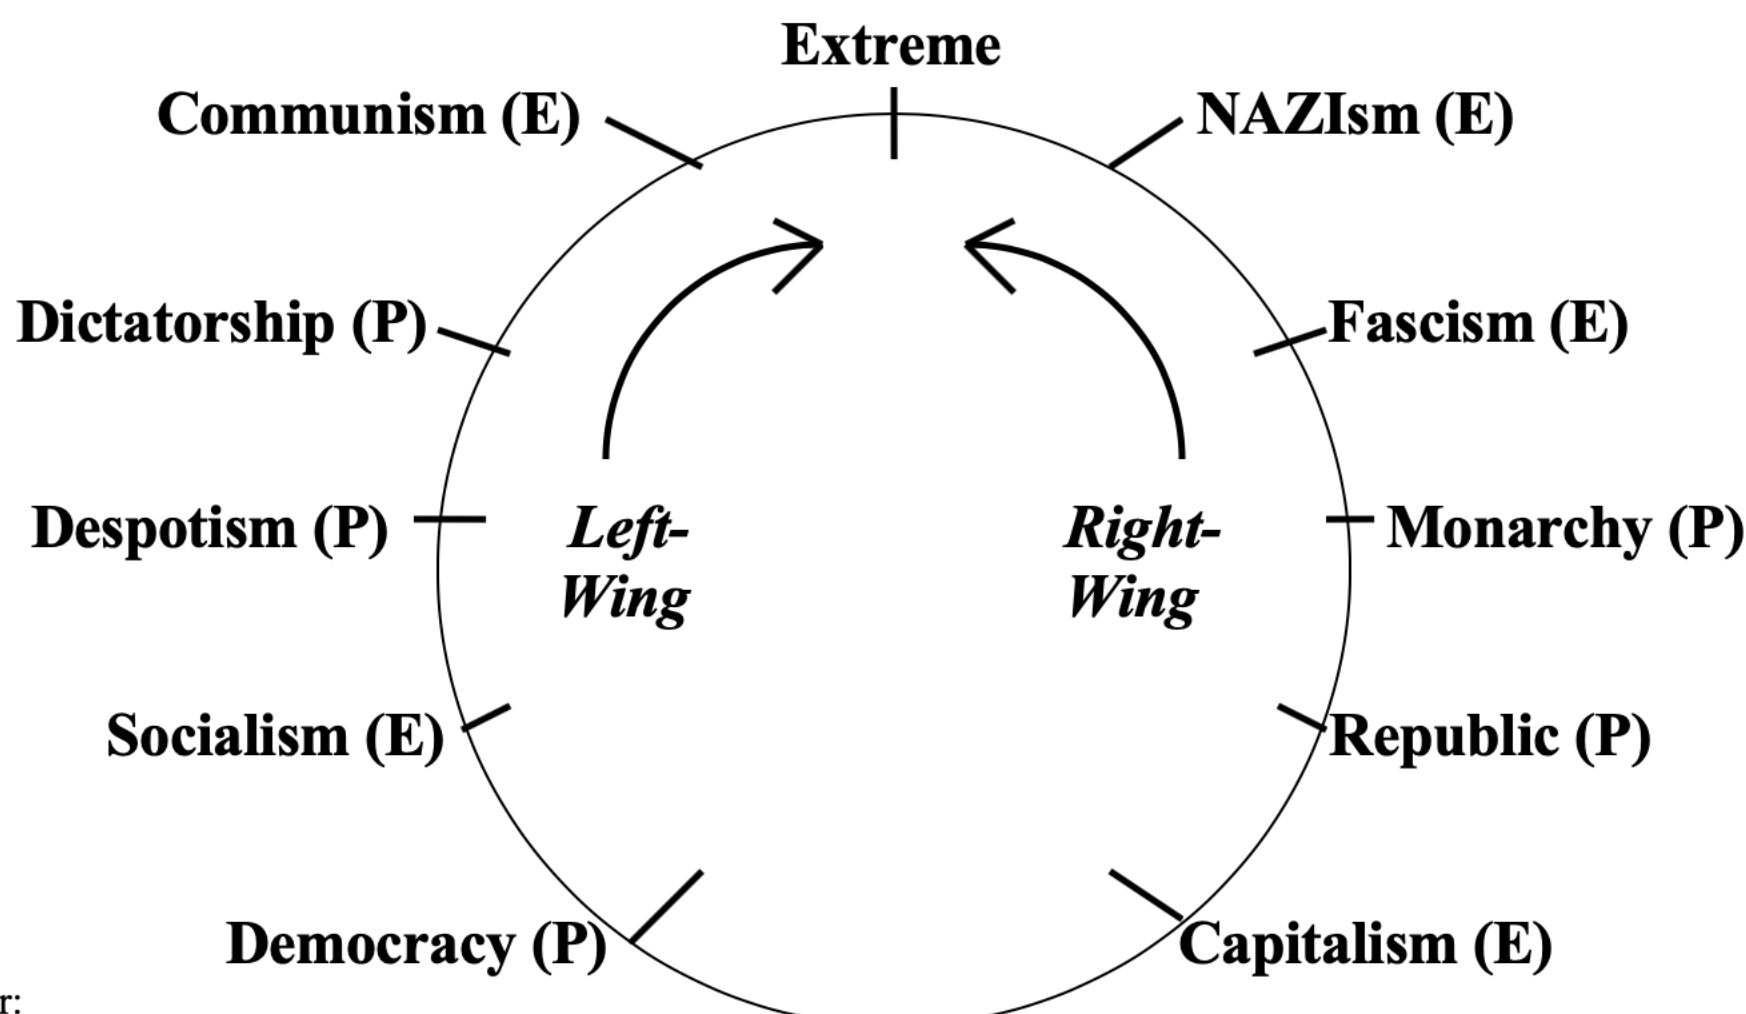

Political Spectrum: Liberal/Leftist (wrong) View

Key: (E) Economic system, (P) Political/Social system

- Remember:
1. The left-wing view confuses economic with political/social systems
 2. Extremes never meet in reality
 3. "Political Correctness" equates right-wing thought with left-wing NAZIsm
 4. Prefer the term Freedom, rather than the Marxist term *Capitalism*

Conservative (also wrong) Political Spectrum

Key: Size of Government

True Political Spectrum (based on authority flow)

- Left:
1. Relativism
 2. Legal positivism ("any law is right, if its law" Oliver Wendell Holmes, Jr., & NAZI courts)
 3. Subjectivity
 4. Rebellion:
i.e., Kill (euthanize, infanticide, abort), steal (overtax), and fornicate

- Right:
1. Absolute authority
 2. Absolute law
 3. Absolute right and wrong
 4. Do Not:
Murder, steal, or fornicate